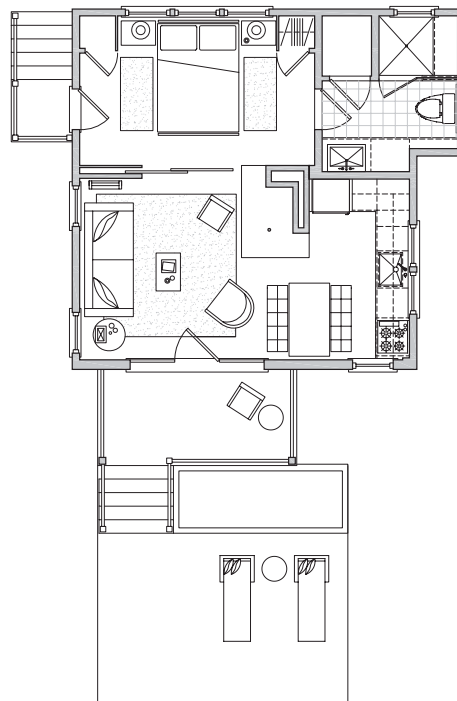

### AMENITIES

- 647 SF
- One Bedroom
- One Bathroom
- Living Room
- Eat-in Kitchen
- Sleeping Loft
- Washer and Dryer
- Complimentary Wi-Fi

1<sup>ST</sup> FLOOR 