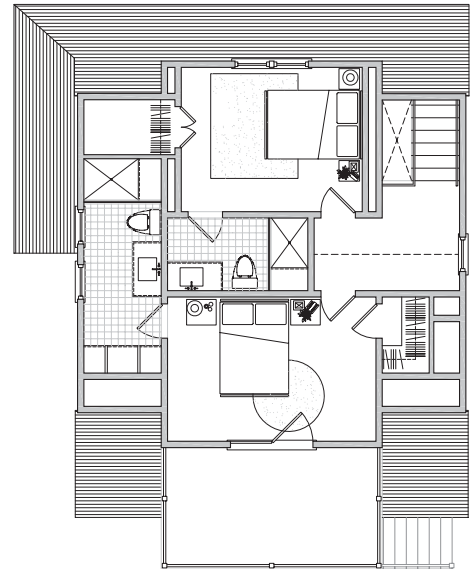

HARBORVIEW

NANTUCKET

QUINTESSENTIAL NANTUCKET LIVING

MAINSAIL

One of the largest residences, this handsome freestanding home with private first and second floor decks captures the spectacular views of Nantucket harbor.

AMENITIES

- 1,697 SF
- Three Bedrooms
- Three Bathrooms
- Living Room
- Dining Room
- Kitchen
- Fireplace
- Terrace
- Washer and Dryer
- Complimentary Wi-Fi

1ST FLOOR

2ND FLOOR