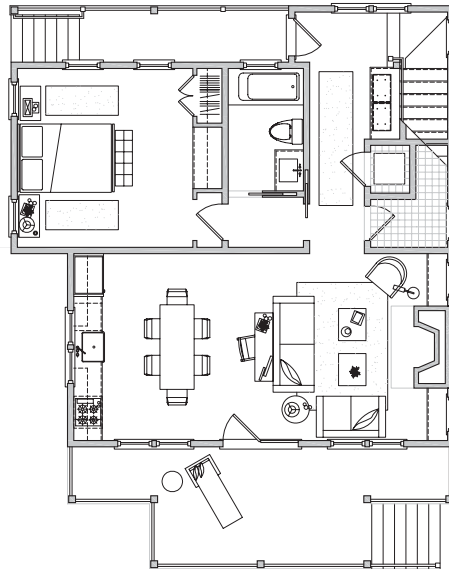

HARBORVIEW

NANTUCKET

QUINTESSENTIAL NANTUCKET LIVING

MAINSAIL

One of the largest residences, this handsome freestanding home with private first and second floor decks captures the spectacular views of Nantucket harbor.

AMENITIES

- 1,697 SF
- Three Bedrooms
- Three Bathrooms
- Living Room
- Dining Room
- Kitchen
- Fireplace
- Terrace
- Washer and Dryer
- Complimentary Wi-Fi

1ST FLOOR

2ND FLOOR