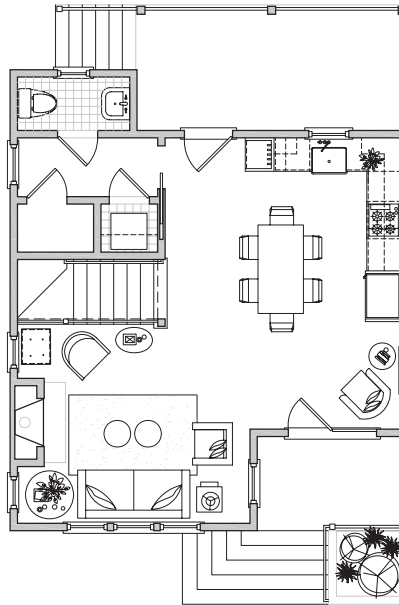

### AMENITIES

- 1,345 SF
- Two Bedrooms
- Two Bathrooms
- One Half Bathroom
- Living Room
- Eat-in Kitchen
- Sleeping Loft
- Fireplace
- Terraces
- Washer and Dryer
- Complimentary Wi-Fi

1<sup>ST</sup> FLOOR