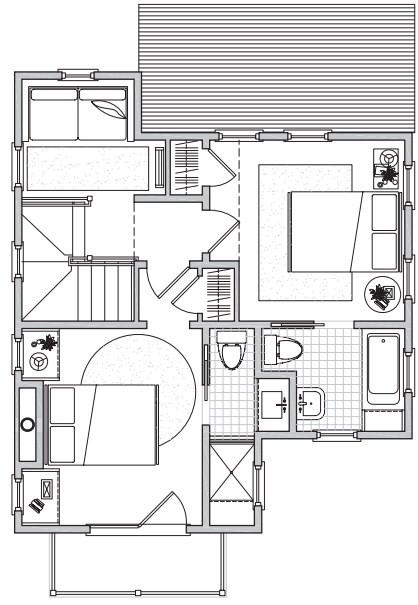

### AMENITIES

- 1,345 SF
- Two Bedrooms
- Two Bathrooms
- One Half Bathroom
- Living Room
- Eat-in Kitchen
- Sleeping Loft
- Fireplace
- Terraces
- Washer and Dryer
- Complimentary Wi-Fi

1<sup>ST</sup> FLOOR

2<sup>ND</sup> FLOOR